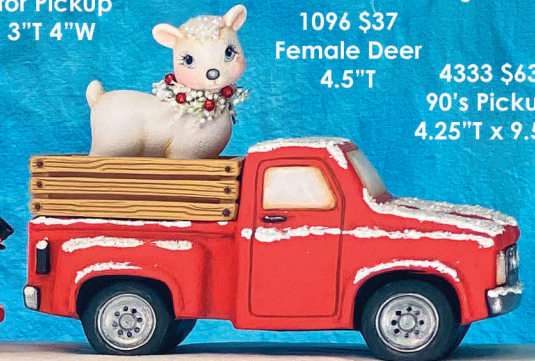

No
add-ons.

Snowman
bulb
ornament
embellishments
are not in
molds.

CLAY
Magic
INC.
CERAMIC PRODUCTS

4336 \$156
Cozy Snowman Cottage
13.75"T x 14"W

3690 \$58
GB Shimmer
Winter Fairy
6"T x 3.25"W

4343 \$74
Camper With Tree
8.25"T x 8.5"L
No add-ons.

3693 \$58
GB Glisten
Winter Fairy
4"x 4"

4206 \$40
Truck Rail Planter
for Pickup
3"T 4"W

1096 \$37
Female Deer
4.5"T

4333 \$63
90's Pickup
4.25"T x 9.5"L

Color by
Mayco
®

4016 \$42
GB Jingle Elf Fairy (sitting)
3.25"T x 3.25"W

4012 \$74 15" Jack base 15" x 10"

4337 \$90
Toasty Snowman
Retreat
10.5"T x 9.5"W

No
add-ons.

2560 \$21 Ex. Small Base
5.25"L

4340 \$58
10" Tree House
5"W

4017 \$53
GB Jolly Elf Fairy (standing)
4.75"T x 3.75"W